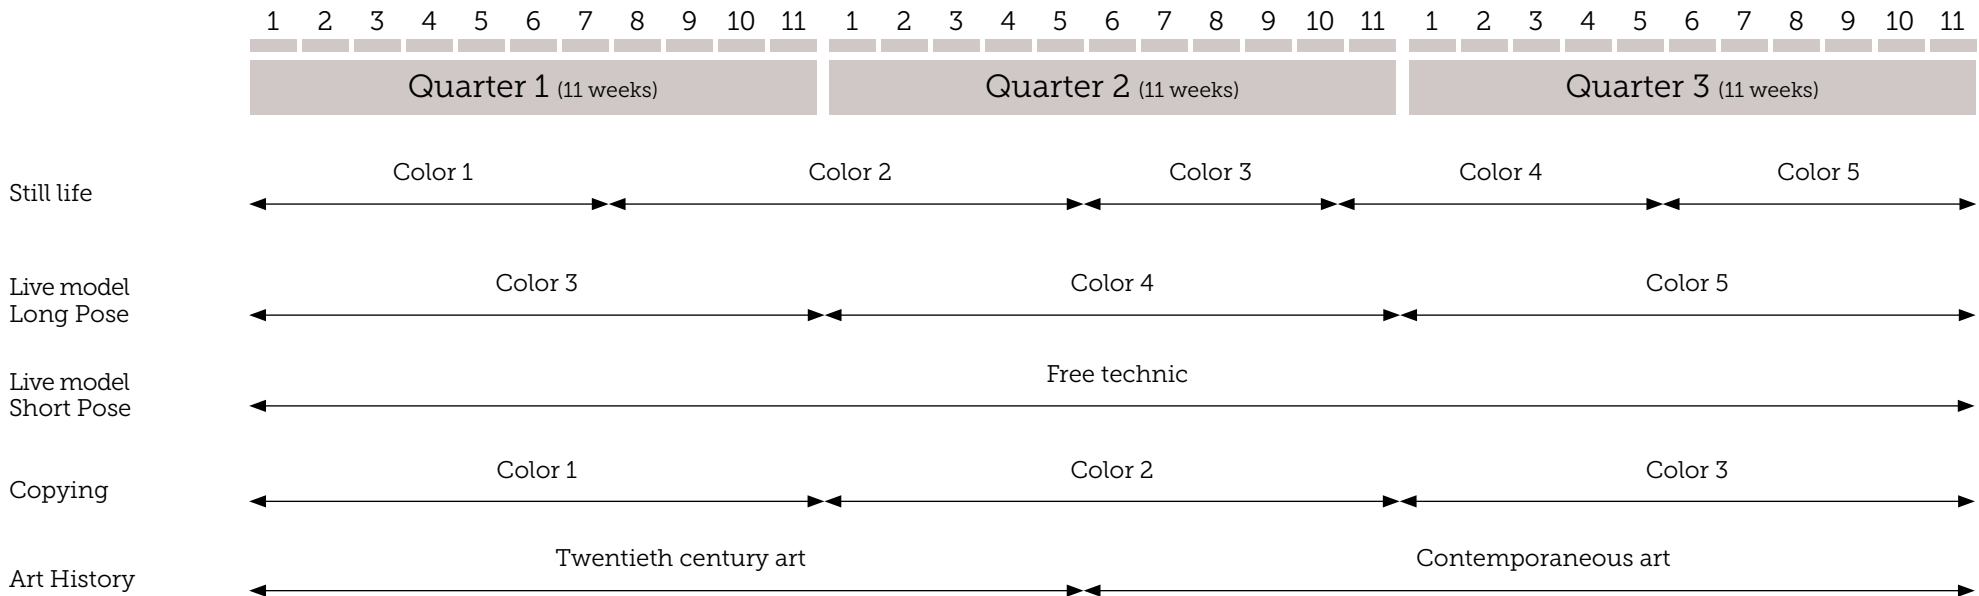

BACHEL'ART

PROGRAM

BACHEL'ART > First year

	MONDAY	TUESDAY	WEDNESDAY	THURSDAY	FRIDAY
9 am > 12 am	group 1 > Live model/long pose	Live model/long pose	Live model/long pose	Live model/long pose	Art history (2h)
	group 2 > Bargue/cast	Bargue/cast	Bargue/cast	Bargue/cast	Live model/short pose
12 am > 1 pm	Lunch				
1 pm > 4 pm	group 1 > Bargue/cast	Bargue/cast	Bargue/cast	Bargue/cast	Live model/short pose
	group 2 > Live model/long pose	Live model/long pose	Live model/long pose	Live model/long pose	Art history (2h)
4.30 pm > 7.30 pm	group 1 > Anatomy	Copying/Portrait	Free time	Free time	Free time
	group 2 > Free time	Free time	Anatomy	Copying/Portrait	Free time

■ Group 1 ■ Group 2

BACHEL'ART > Second year

	MONDAY	TUESDAY	WEDNESDAY	THURSDAY	FRIDAY
9 am > 12 am	group 1 > Live model/long pose	Live model/long pose	Live model/long pose	Live model/long pose	Art history (2h)
	group 2 > Cast	Cast	Cast	Cast	Live model/short pose
12 am > 1 pm	Lunch				
1 pm > 4 pm	group 1 > Cast	Cast	Cast	Cast	Live model/short pose
	group 2 > Live model/long pose	Live model/long pose	Live model/long pose	Live model/long pose	Art history (2h)
4.30 pm > 7.30 pm	group 1 > Anatomy	Copying/Portrait	Free time	Free time	Free time
	group 2 > Free time	Free time	Anatomy	Copying/Portrait	Free time

Group 1
 Group 2

BACHEL'ART > Third year

		MONDAY	TUESDAY	WEDNESDAY	THURSDAY	FRIDAY
9 am > 12 am	group 1 >	Live model/long pose	Live model/long pose	Live model/long pose	Live model/long pose	Art history (2h)
	group 2 >	Still life	Still life	Still life	Still life	Live model/short pose
12 am > 1 pm		Lunch				
1 pm > 4 pm	group 1 >	Still life	Still life	Still life	Still life	Live model/short pose
	group 2 >	Live model/long pose	Live model/long pose	Live model/long pose	Live model/long pose	Art history (2h)
4.30 pm > 7.30 pm	group 1 >	Anatomy	Copying/Portrait	Free time	Free time	Free time
	group 2 >	Free time	Free time	Anatomy	Copying/Portrait	Free time