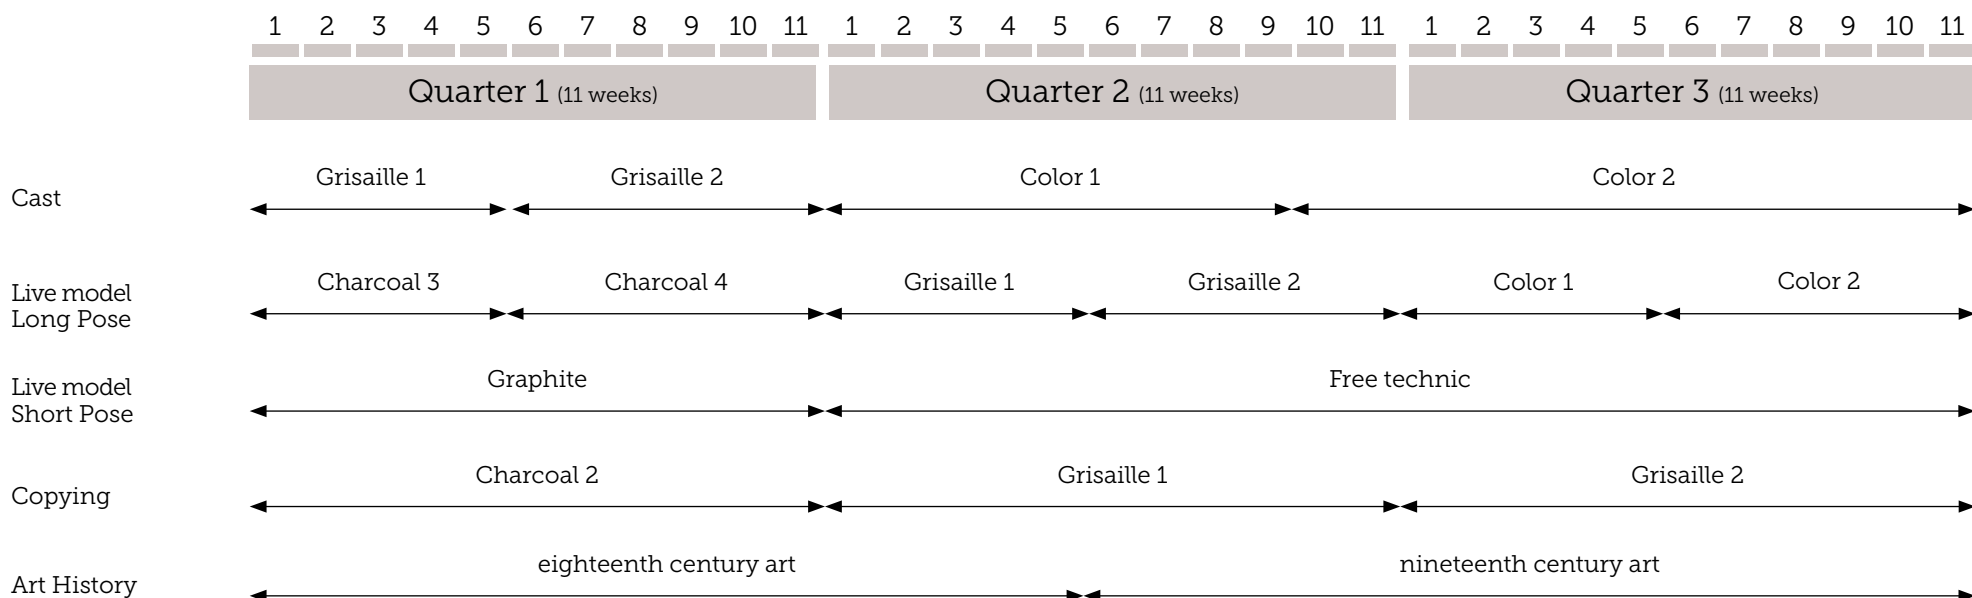

BACHEL'ART

PROGRAM

BACHEL'ART > First year

	MONDAY	TUESDAY	WEDNESDAY	THURSDAY	FRIDAY
9 am > 12 am	group 1 > Live model/long pose	Live model/long pose	Live model/long pose	Live model/long pose	Art history (2h)
	group 2 > Bargue/cast	Bargue/cast	Bargue/cast	Bargue/cast	Live model/short pose
12 am > 1 pm	Lunch				
1 pm > 4 pm	group 1 > Bargue/cast	Bargue/cast	Bargue/cast	Bargue/cast	Live model/short pose
	group 2 > Live model/long pose	Live model/long pose	Live model/long pose	Live model/long pose	Art history (2h)
4.30 pm > 7.30 pm	group 1 > Anatomy	Copying/Portrait	Free time	Free time	Free time
	group 2 > Free time	Free time	Anatomy	Copying/Portrait	Free time

■ Group 1 ■ Group 2

BACHEL'ART > Second year

	MONDAY	TUESDAY	WEDNESDAY	THURSDAY	FRIDAY
9 am > 12 am	group 1 > Live model/long pose	Live model/long pose	Live model/long pose	Live model/long pose	Art history (2h)
	group 2 > Cast	Cast	Cast	Cast	Live model/short pose
12 am > 1 pm	Lunch				
1 pm > 4 pm	group 1 > Cast	Cast	Cast	Cast	Live model/short pose
	group 2 > Live model/long pose	Live model/long pose	Live model/long pose	Live model/long pose	Art history (2h)
4.30 pm > 7.30 pm	group 1 > Anatomy	Copying/Portrait	Free time	Free time	Free time
	group 2 > Free time	Free time	Anatomy	Copying/Portrait	Free time

Group 1
 Group 2

BACHEL'ART > Third year

		MONDAY	TUESDAY	WEDNESDAY	THURSDAY	FRIDAY
9 am > 12 am	group 1 >	Live model/long pose	Live model/long pose	Live model/long pose	Live model/long pose	Art history (2h)
	group 2 >	Still life	Still life	Still life	Still life	Live model/short pose
12 am > 1 pm		Lunch				
1 pm > 4 pm	group 1 >	Still life	Still life	Still life	Still life	Live model/short pose
	group 2 >	Live model/long pose	Live model/long pose	Live model/long pose	Live model/long pose	Art history (2h)
4.30 pm > 7.30 pm	group 1 >	Anatomy	Copying/Portrait	Free time	Free time	Free time
	group 2 >	Free time	Free time	Anatomy	Copying/Portrait	Free time