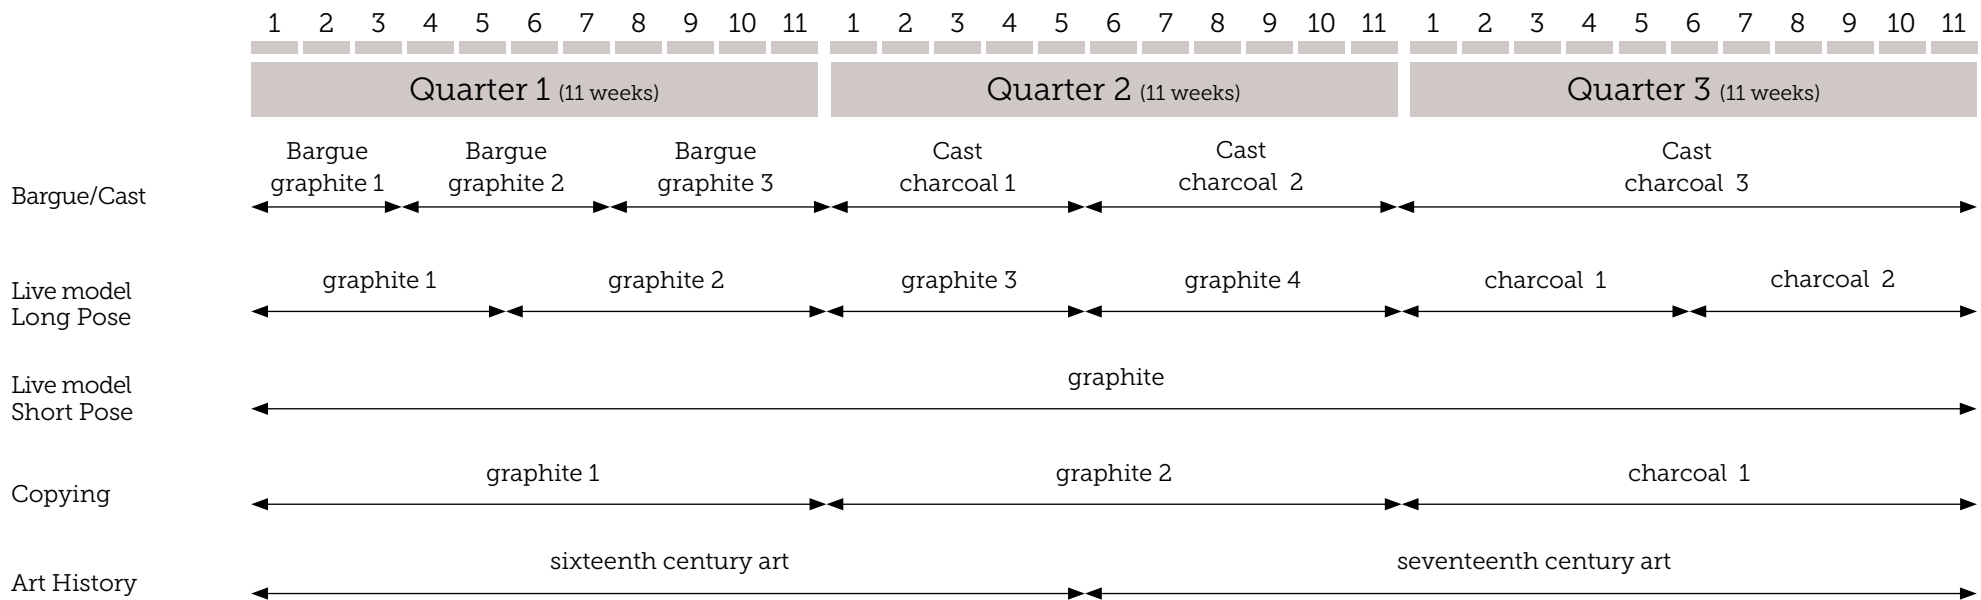

BACHEL'ART

PROGRAM

BACHEL'ART > First year

	MONDAY	TUESDAY	WEDNESDAY	THURSDAY	FRIDAY
9 am > 12 am	group 1 > Live model/long pose	Live model/long pose	Live model/long pose	Live model/long pose	Art history (2h)
	group 2 > Bargue/cast	Bargue/cast	Bargue/cast	Bargue/cast	Live model/short pose
12 am > 1 pm	Lunch				
1 pm > 4 pm	group 1 > Bargue/cast	Bargue/cast	Bargue/cast	Bargue/cast	Live model/short pose
	group 2 > Live model/long pose	Live model/long pose	Live model/long pose	Live model/long pose	Art history (2h)
4.30 pm > 7.30 pm	group 1 > Anatomy	Copying/Portrait	Free time	Free time	Free time
	group 2 > Free time	Free time	Anatomy	Copying/Portrait	Free time

■ Group 1 ■ Group 2

BACHEL'ART > Second year

	MONDAY	TUESDAY	WEDNESDAY	THURSDAY	FRIDAY
9 am > 12 am	group 1 > Live model/long pose	Live model/long pose	Live model/long pose	Live model/long pose	Art history (2h)
	group 2 > Cast	Cast	Cast	Cast	Live model/short pose
12 am > 1 pm	Lunch				
1 pm > 4 pm	group 1 > Cast	Cast	Cast	Cast	Live model/short pose
	group 2 > Live model/long pose	Live model/long pose	Live model/long pose	Live model/long pose	Art history (2h)
4.30 pm > 7.30 pm	group 1 > Anatomy	Copying/Portrait	Free time	Free time	Free time
	group 2 > Free time	Free time	Anatomy	Copying/Portrait	Free time

Group 1
 Group 2

BACHEL'ART > Third year

		MONDAY	TUESDAY	WEDNESDAY	THURSDAY	FRIDAY
9 am > 12 am	group 1 >	Live model/long pose	Live model/long pose	Live model/long pose	Live model/long pose	Art history (2h)
	group 2 >	Still life	Still life	Still life	Still life	Live model/short pose
12 am > 1 pm		Lunch				
1 pm > 4 pm	group 1 >	Still life	Still life	Still life	Still life	Live model/short pose
	group 2 >	Live model/long pose	Live model/long pose	Live model/long pose	Live model/long pose	Art history (2h)
4.30 pm > 7.30 pm	group 1 >	Anatomy	Copying/Portrait	Free time	Free time	Free time
	group 2 >	Free time	Free time	Anatomy	Copying/Portrait	Free time